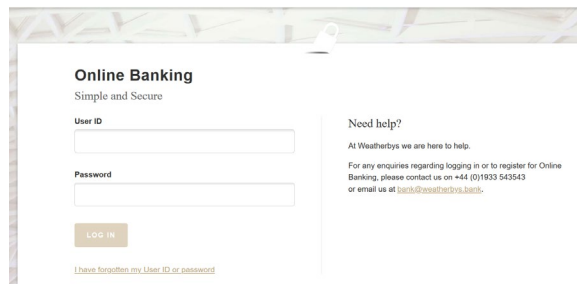

WEATHERBYS BANK ACCOUNT

Web address: <https://www.weatherbys.bank>
Who is it run by? Weatherbys
Who is it for? Registered owners
What is it? Manage your racing transactions if you have a Weatherbys Bank Account (not BHA Account).
Help: 01933 543543
bank@weatherbys.bank

WEATHERBYS